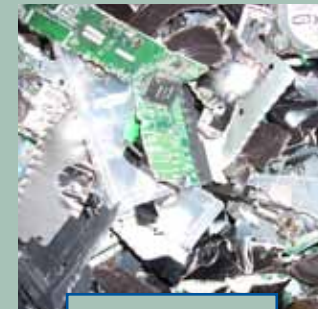

P.O. Box 68, Alpena, MI 49707 989-358-6121
www.ameri-shred.com

AMS-150HD PORTABLE Hard Drive Shredders

*Designed to physically destroy hard drives,
backup tapes, DVD's and assorted e-waste*

Standard features:

- Rugged steel construction
- Indicator lights: forward, reverse & bin full
- 1.5 HP motor - 1 or 3 phase power
- 1 1/2" shred width
- Special saw tooth / hook cutters
- Adjustable wear pads to maintain optimum cutting tolerances
- 23"W x 44"L x 48"H
- Weight: 1,236 #

Benefits:

- Plugs into a standard wall outlet. Single phase power requires a dedicated circuit.
- Fits through office doors
- Easily transportable

For more information contact your
Ameri-Shred distributor or call us at
1-800-634-8981

American made. Ameri-Shred.
info@ameri-shred.com
www.ameri-shred.com

■ Capable of Destroying Up to 4 Hard Drives per Minute ■
■ For On or Off Site Data Destruction ■

Destroyed