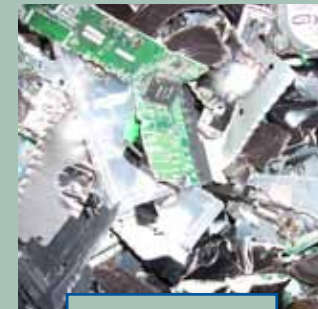

P.O. Box 68, Alpena, MI 49707 989-358-6121
www.ameri-shred.com

AMS-100HD PORTABLE Hard Drive Shredders

*Designed to physically destroy hard drives,
backup tapes, DVD's and assorted e-waste*

Standard features:

- Rugged steel construction
- Indicator lights: forward, reverse & bin full
- 1 HP motor, 115 volt
- 1 1/2" shred width
- Special saw tooth / hook cutters
- Adjustable wear pads to maintain optimum cutting tolerances
- 18"W x 35"L x 43"H
- Weight: 1,005 #

Benefits:

- Plugs into a standard wall outlet
- Fits through office doors
- Easily transportable

For more information contact your
Ameri-Shred distributor or call us at
1-800-634-8981

American made. Ameri-Shred.
info@ameri-shred.com
www.ameri-shred.com

■ Capable of Destroying Up to 3 Hard Drives per Minute ■
■ For On or Off Site Data Destruction ■

Destroyed