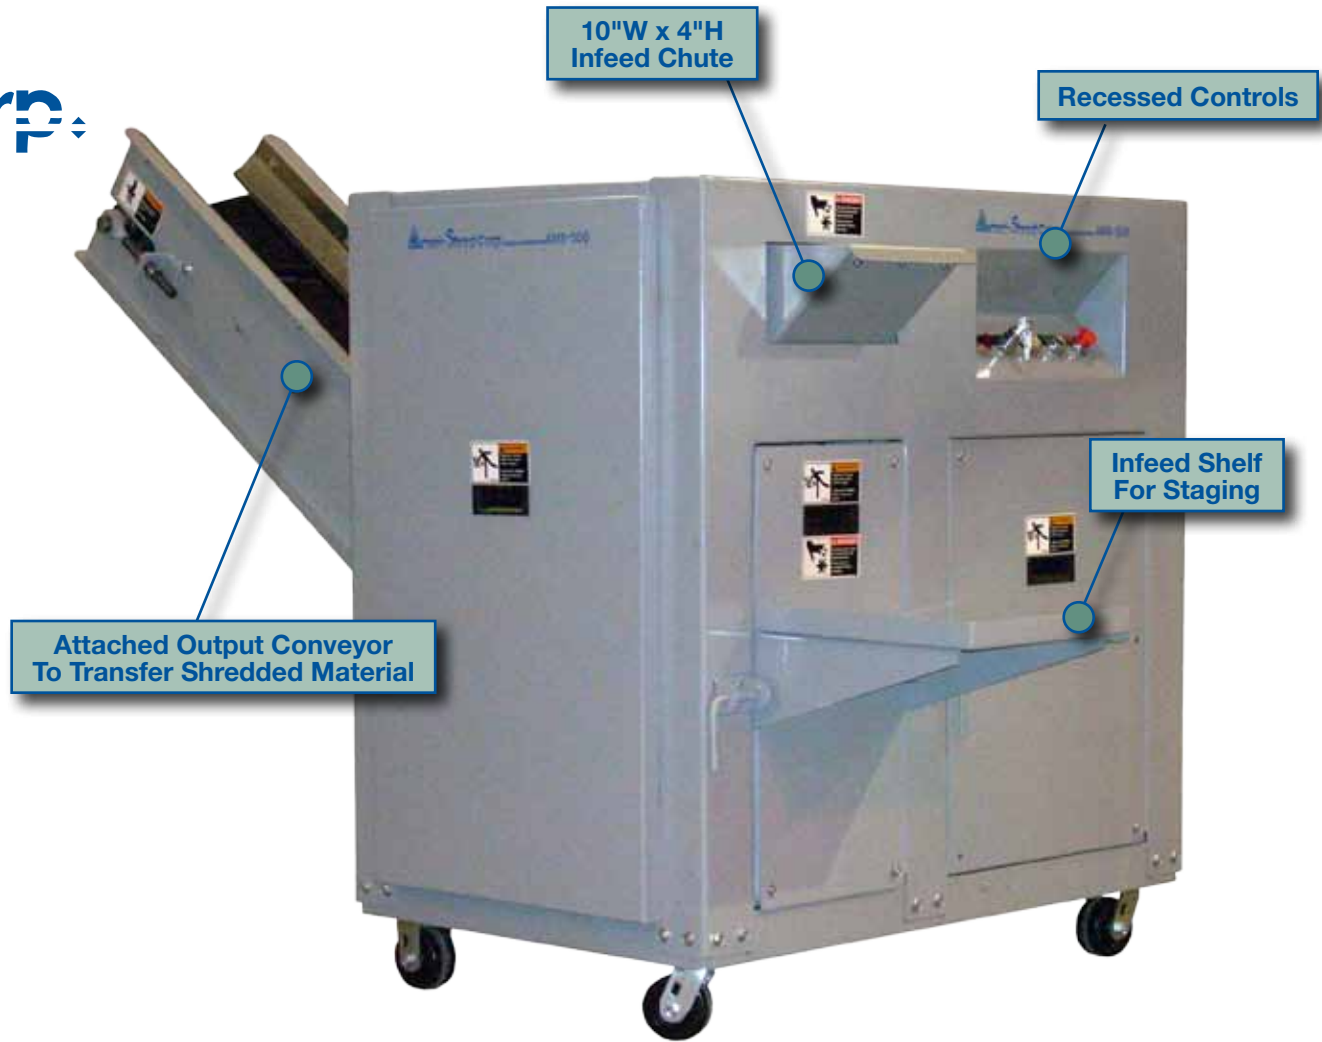

■ Capable of Destroying Up to 25 Hard Drives per Minute ■
■ For On or Off Site Data Destruction ■