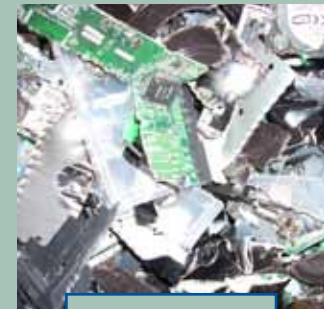

P.O. Box 68, Alpena, MI 49707 989-358-6121
www.ameri-shred.com

AMS-1500HD & AMS-2000HD Hard Drive Shredders

*Designed to physically destroy hard drives,
backup tapes, DVD's and assorted e-waste*

Standard features:

- Rugged steel construction
- Slow speed, high torque for peak performance
- Sized for minimal energy consumption
- Ergonomic operation height
- Special saw tooth / hook cutters
- Adjustable wear pads to maintain optimum cutting tolerances
- 75"W x 94"L x 67"H
- Weight: 5500- 5800 #

Options:

- 1 1/2", 1" or 3/4" shred widths
- Voltages
- Conveyor lengths
- Paint colors and powder coating

For more information contact your
Ameri-Shred distributor or call us at
1-800-634-8981

American made. Ameri-Shred.
info@ameri-shred.com
www.ameri-shred.com

■ Capable of Destroying Up to 40 Hard Drives per Minute ■

Destroyed