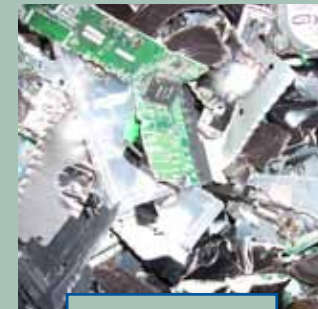

P.O. Box 68, Alpena, MI 49707 989-358-6121
www.ameri-shred.com

AMS-100HD PORTABLE Hard Drive Shredders

*Designed to physically destroy hard drives,
backup tapes, DVD's and assorted e-waste*

Standard features:

- Rugged steel construction
- Indicator lights: forward, reverse & bin full
- 1 HP motor, 120 volt
- 1 1/2" shred width
- Special saw tooth / hook cutters
- Adjustable wear pads to maintain optimum cutting tolerances
- 18"W x 35"L x 43"H
- Weight: 1,005 #

Benefits:

- Plugs into a standard wall outlet
- Fits through office doors
- Easily transportable

For more information contact your
Ameri-Shred distributor or call us at
1-800-634-8981

American made. Ameri-Shred.
info@ameri-shred.com
www.ameri-shred.com

■ Capable of Destroying Up to 3 Hard Drives per Minute ■
■ For On or Off Site Data Destruction ■

Destroyed