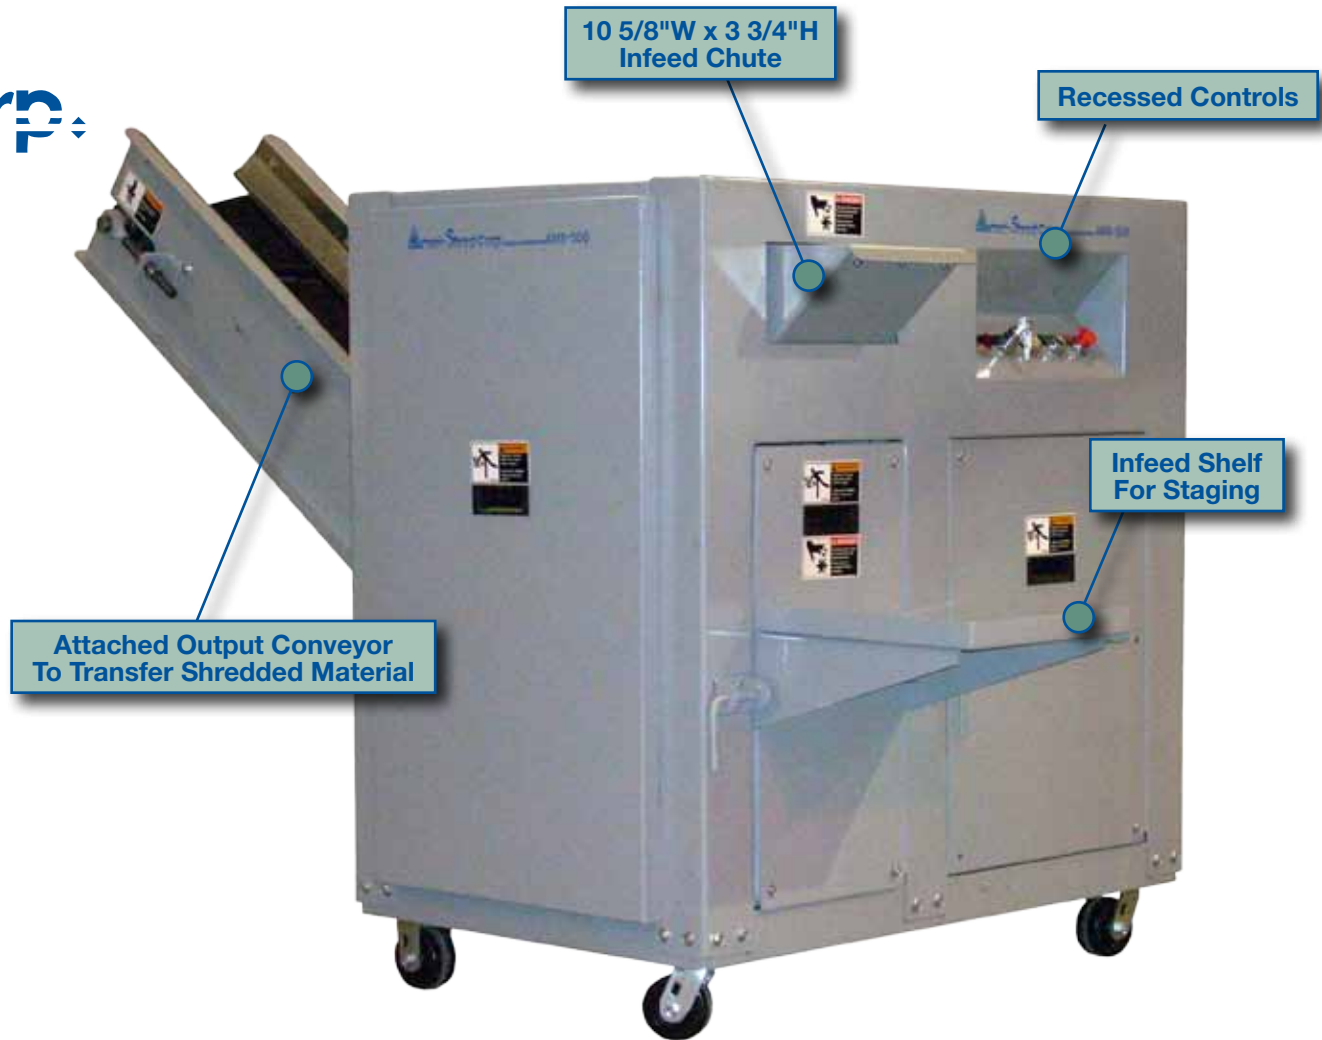

■ Capable of Destroying Up to 25 Hard Drives per Minute ■
■ For On or Off Site Data Destruction ■